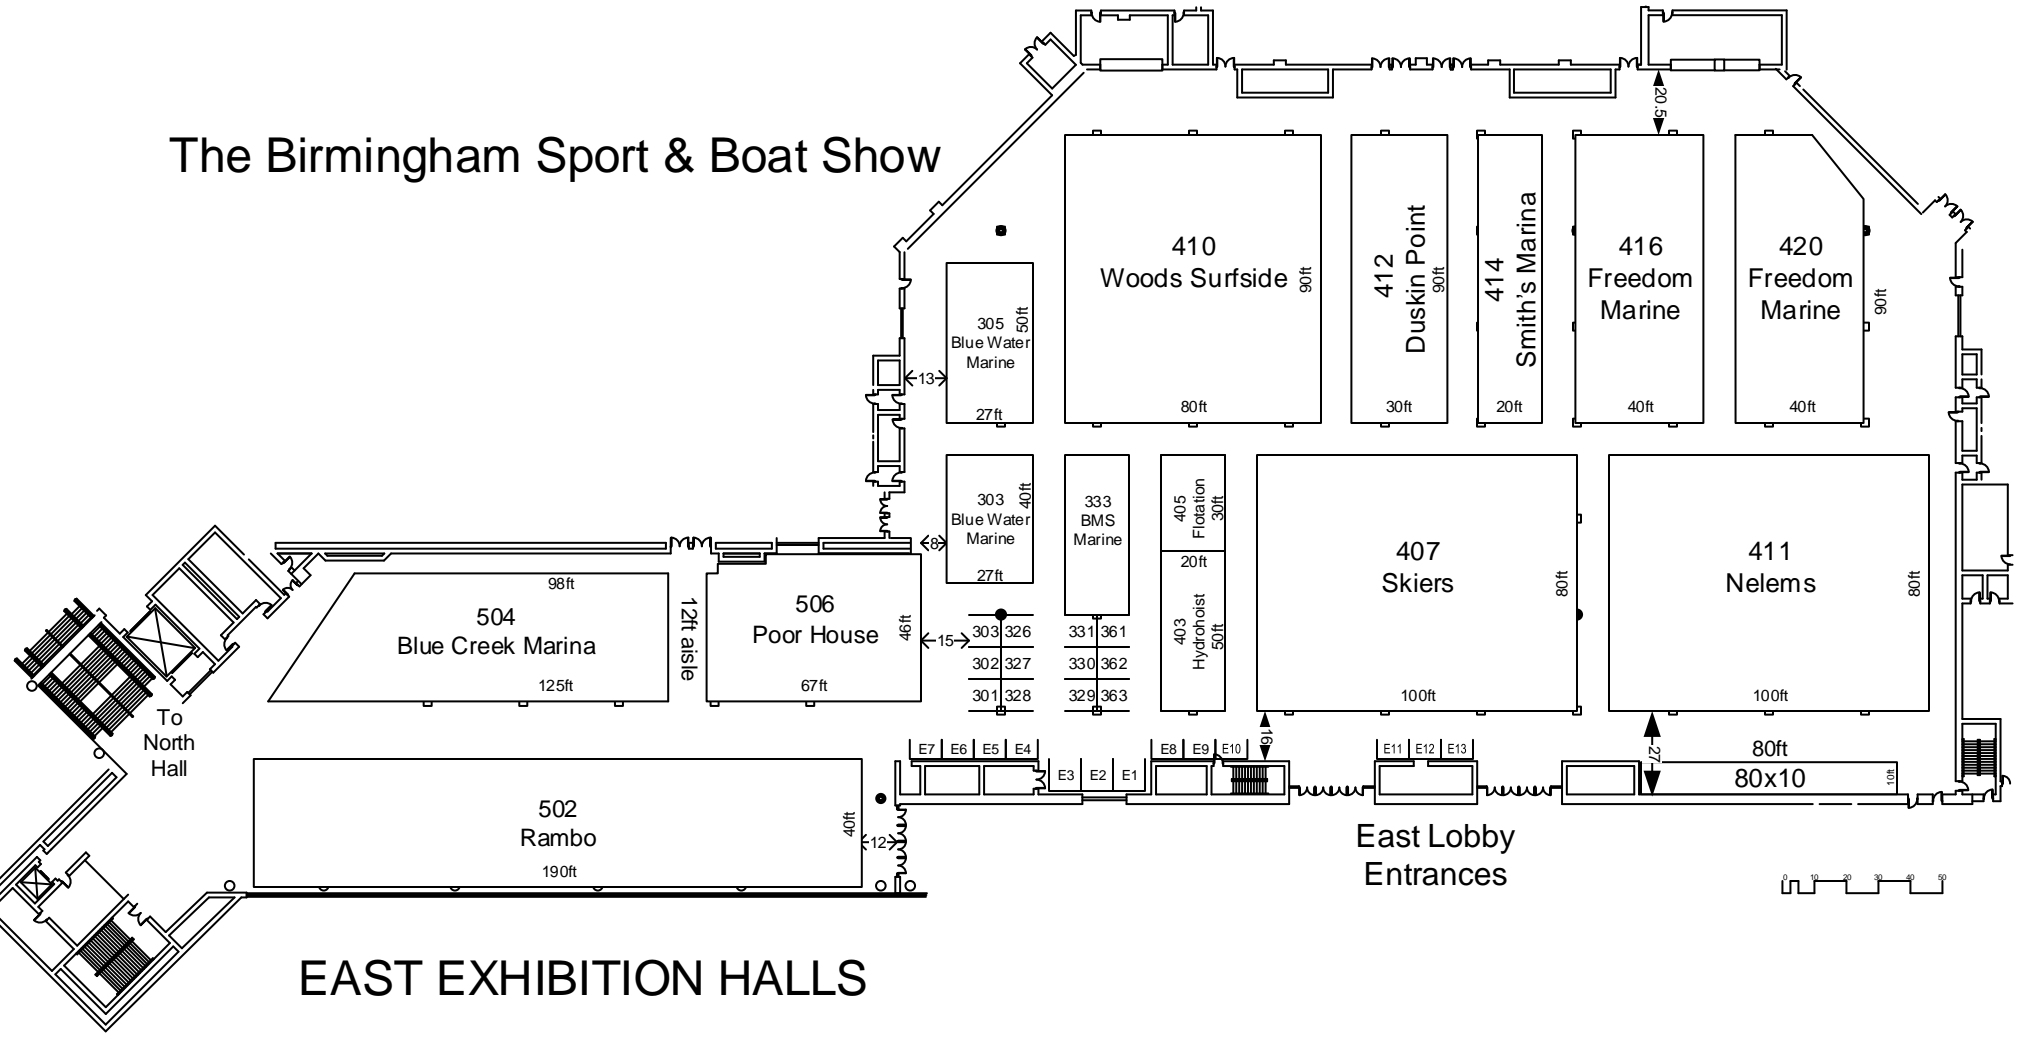

## EAST EXHIBITION HALLS

504  
Blue Creek Marina  
98ft  
125ft

502  
Rambo  
190ft  
40ft

506  
Poor House  
119ft  
67ft

305  
Blue Water  
Marine  
50ft  
27ft

303  
Blue Water  
Marine  
40ft  
27ft

333  
BMS  
Marine  
40ft

405  
Fitation  
30ft  
20ft  
403  
Hydrohoist  
50ft

410  
Woods Surfside  
90ft  
80ft

412  
Duskin Point  
90ft  
30ft

414  
Smith's Marina  
20ft

416  
Freedom  
Marine  
40ft  
40ft

420  
Freedom  
Marine  
90ft  
40ft

407  
Skiers  
80ft  
100ft

411  
Nelems  
80ft  
100ft

80ft  
80x10  
10ft

East Lobby  
Entrances